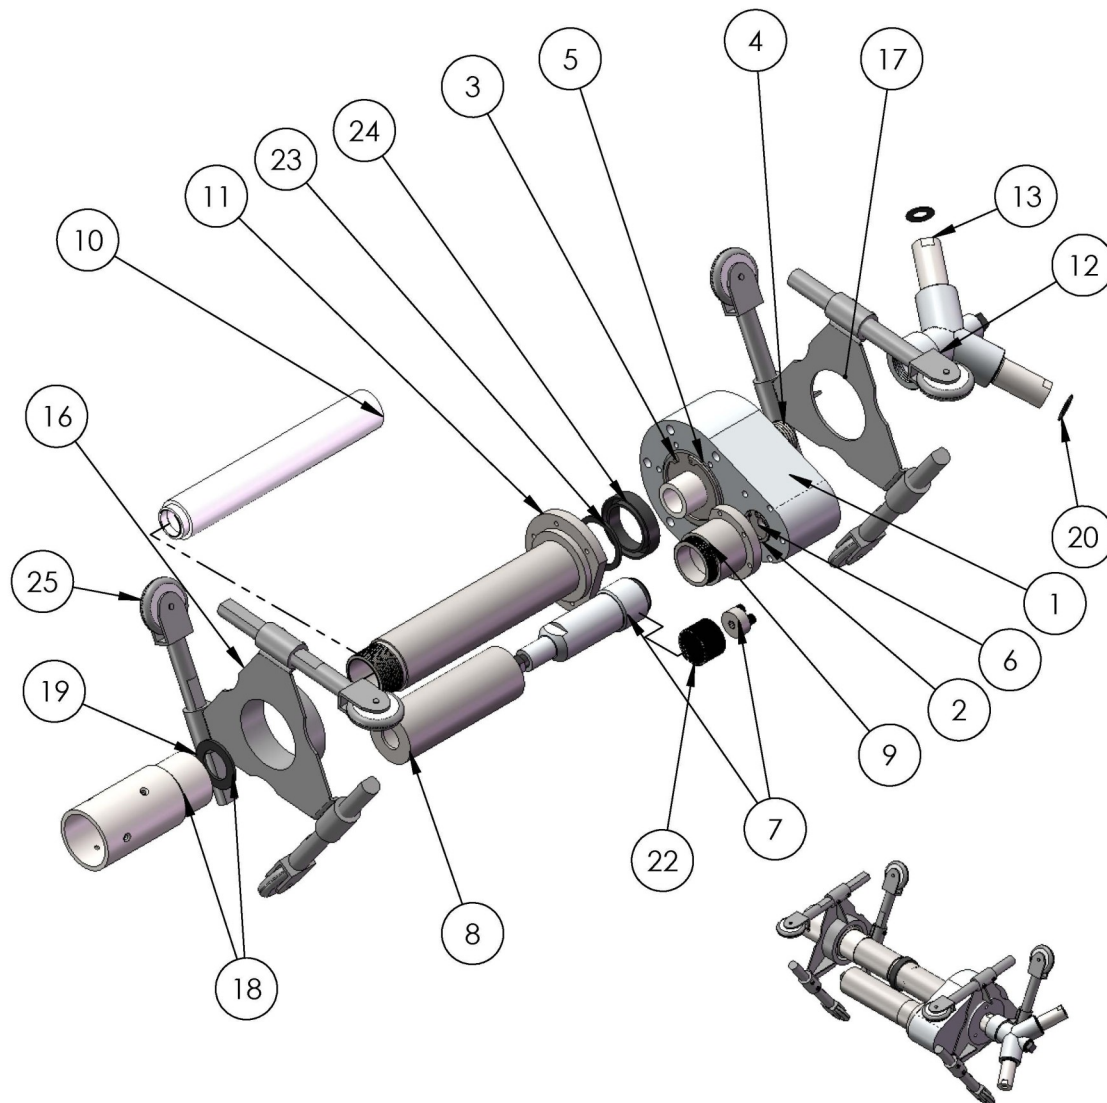

(PART #221700)

ITEM NO.	PART#	DESCRIPTION
1	221718	GEAR BOX_HOUSING
2	221716	RETAINING RING, BEARING SMALL
3	221717	RETAINING RING, BEARING, LARGE
4	2217051	PIPE_NOZZLE HEAD
5	221714	BEARING,LARGE, TWISTER
6	221713	BEARING,SMALL, TWISTER
7	221703	AIR MOTOR
8	221702	AIR MOTOR_HOUSING
9	221701	STEEL PIPE_AIR MOTOR
10	221710	LINER, INT, NYLON
11	221706	ABRASIVE TUBE
12	221705	NOZZLE HEAD
13	31075	NOZZLE_5/16"
-	31074	NOZZLE 1/4"
-	31076	NOZZLE 3/8"
16	221729	BRACKET B
17	221728	BRACKET A
18	221707	HOSE ADAPTOR W/GASKET
19	221709	GASKET_HOSE ADAPTOR
20	221711	GASKET_NOZZLE
22	221704	GEAR
23	221712	DUST SEAL, FELT
24	221715	Abrasive seal, RUBBER
25	221708	CARRIAGE WHEEL ONLY, RUBBER

221720 LEG & WHEELS KIT, SMALL
 221725 LEG & WHEELS KIT, LARGE