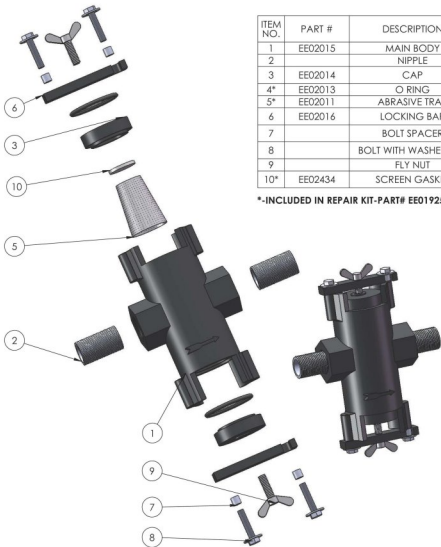

## ABRASIVE TRAP (EE02011)

ITEM NO.	PART #	DESCRIPTION
1	EE02015	MAIN BODY
2		NIPPLE
3	EE02014	CAP
4*	EE02013	O RING
5*	EE02011	ABRASIVE TRAP
6	EE02016	LOCKING BAR
7		BOLT SPACER
8		BOLT WITH WASHER 3/8"
9		FLY NUT
10*	EE02434	SCREEN GASKET

\*-INCLUDED IN REPAIR KIT-PART# EE01925