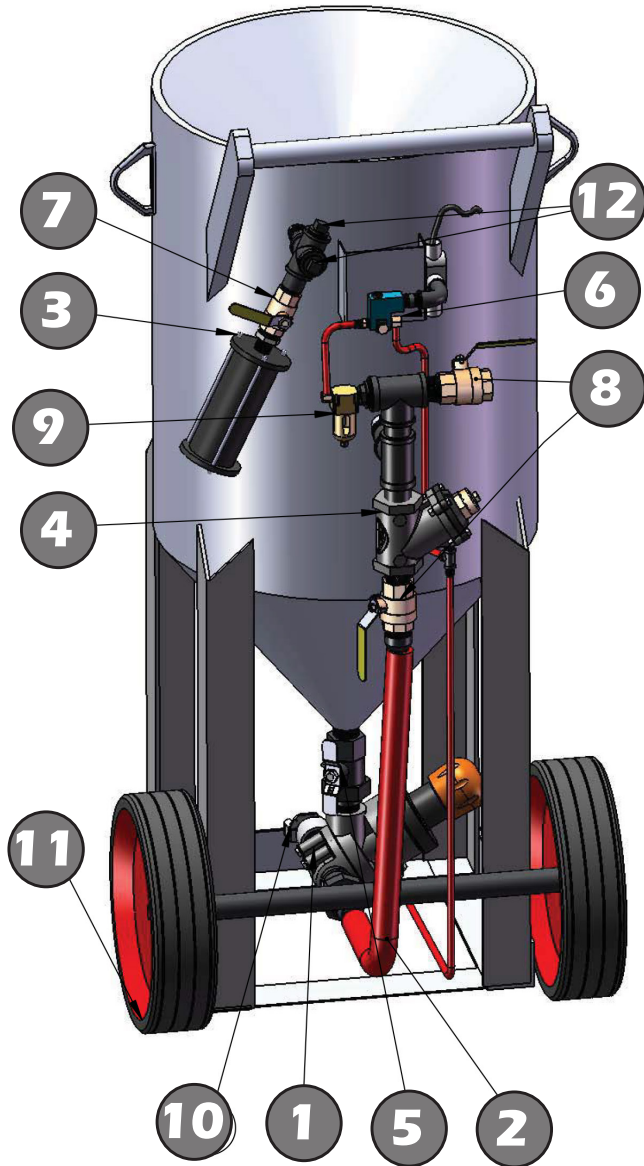

MBMTV - 3.5PRE
MBMTV - 6.5PRE
MBMTV - 10PRE
(Electric controls with T-Valve)

ITEM #	STOCK #	DESCRIPTION
1	EE2149-108	1-1/2" VALVE W/ URETHANE SLEEVE
	EE2149-008	1-1/2" VALVE W/ TUNGSTEN CARBIDE SLEEVE
	EE2149-107	1-1/4" VALVE W/ URETHANE SLEEVE, COMPLETE
	EE2149-007	1-1/4" VALVE W/ TUNGSTEN CARBIDE SLEEVE
	EE2149-106	1" VALVE W/ URETHANE SLEEVE
	EE2149-006	1-1/4" VALVE W/ TUNGSTEN CARBIDE SLEEVE
2	125-AIR	1-1/4" AIR HOSE
3	290340	MUB SILENCER
4	281250	AQUA VALVE 1-1/4"
5	22122-UB	UNION BALL VALVE
6	24047	ELECTRIC CONTROLS
7	65-800	BALL VALVE 1" BRASS
8	65-825	1-1/4" BRASS BALL VAVE
9	50-123	1/4" MINI FILTER
10	60525 (ALUM)	1-1/2" NPT TANK COUPLER
	60526 (BRASS)	"
	60526 (STEEL)	"
	60523 (ALUM)	1-1/2" NPT TANK COUPLER
	60524 (BRASS)	"
	60624 (STEEL)	"
11	60526L (BRASS)	1-1/2" POLYLINE TANK COUPLER
	60626L (STEEL)	
11	290010-65	WHEEL FOR 6.5 & 10 BLAST MACHINE
	290010-35	WHEEL FOR 3.5 BLAST MACHINE
12	PL10	1" PLUG