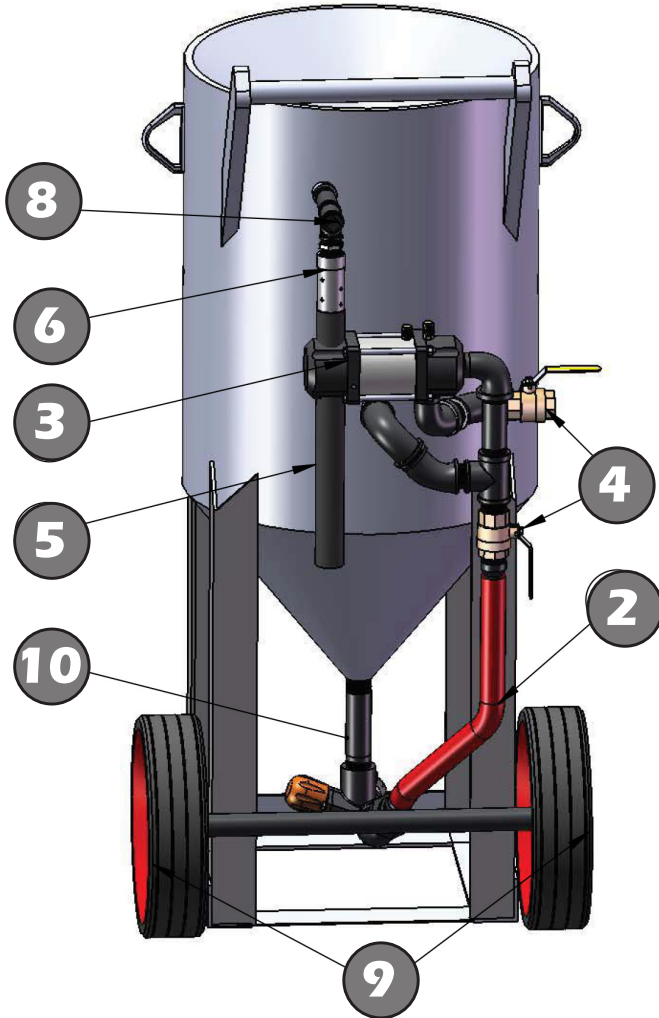

**MBMVC - 3.5PR**  
**MMCV - 6.5PR**  
**MBMCV - 10PR**  
 (with Combo Valve)

ITEM #	STOCK #	DESCRIPTION
1	EE2125-107	1-1/4" M VALVE W/ URETHANE SLEEVE
2	125-AIR	1-1/4" AIR HOSE
3	EE22233-000	C - VALVE
4	65-825	1-1/4" BRASS BALL VALVE
5	SB075-2	3/4" BLAST HOSE
6	60501	NOZZLE HOLDER
7	60525 (ALUM)	1-1/2" NPT TANK COUPLER
	60526 (BRASS)	"
	60526 (STEEL)	"
	60523 (ALUM)	1-1/2" NPT TANK COUPLER
	60524 (BRASS)	"
	60624 (STEEL)	"
	60526L (BRASS)	1-1/2" POLYLINE TANK COUPLER
	60626L (STEEL)	"
8	PL10	1" PLUG
9	290010-65	WHEEL FOR 6.5 BLAST MACHINE
	290010-35	WHEEL FOR 3.5 BLAST MACHINE
10	290187	AV 1-1/4" X 6" NIPPLE