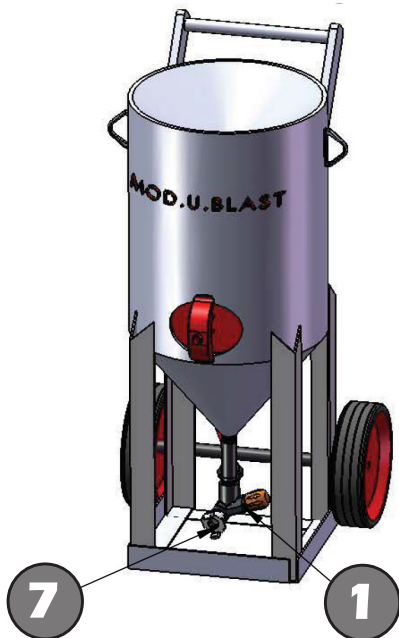

**MBMVC - 3.5PR**  
**MMCV - 6.5PR**  
**MBMCV - 10PR**  
 (with Combo Valve)

ITEM #	STOCK #	DESCRIPTION
1	EE2125-107	1-1/4" M VALVE W/ URETHANE SLEEVE
2	125-AIR	1-1/4" AIR HOSE
3	EE22233-000	C - VALVE
4	65-825	1-1/4" BRASS BALL VALVE
5	SB075-2	3/4" BLAST HOSE
6	60501	NOZZLE HOLDER
7	60525 (ALUM)	1-1/2" NPT TANK COUPLER
	60526 (BRASS)	"
	60526 (STEEL)	"
	60523 (ALUM)	1-1/2" NPT TANK COUPLER
	60524 (BRASS)	"
	60624 (STEEL)	"
	60526L (BRASS)	1-1/2" POLYLINE TANK COUPLER
	60626L (STEEL)	"
8	PL10	1" PLUG
9	290010-65	WHEEL FOR 6.5 BLAST MACHINE
	290010-35	WHEEL FOR 3.5 BLAST MACHINE
10	290187	AV 1-1/4" X 6" NIPPLE