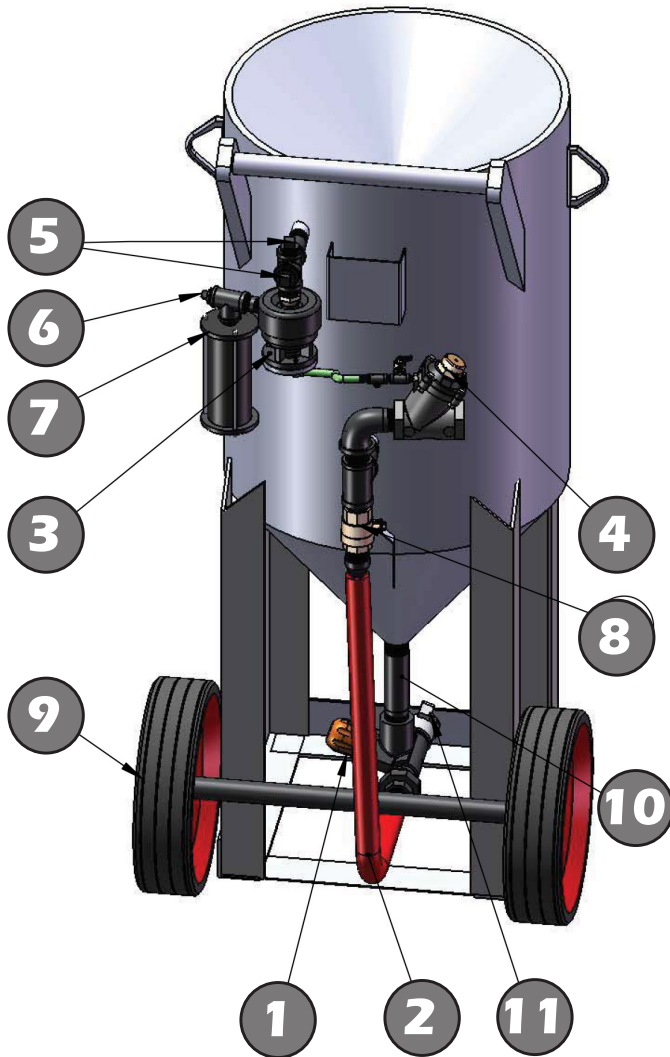

**MBM - 3.5PR-AV**

**MBM - 6.5PR-AV**

**MBM - 10PR-AV**

*(Pneumatic controls with M-Valve)*

ITEM #	STOCK #	DESCRIPTION
1	EE2125-107	1-1/4" M VALVE W/ URETHANE SLEEVE
2	125-AIR	1-1/4" AIR HOSE
3	290375	MUB Dump Valve
4	281250	AQUA VALVE 1-1/4"
5	PL10	1" PLUG
6	PL07	3/4" PLUG
7	290340	MUB SILENCER
8	F293-J	CHECK VALVE 1-1/4"
9	290010-65	WHEEL FOR 6.5 BLAST MACHINE
	290010-35	WHEEL FOR 3.5 BLAST MACHINE
10	290187	AV 1-1/4" X 6" NIPPLE
11	60525 (ALUM)	1-1/2" NPT TANK COUPLER
	60526 (BRASS)	"
	60526 (STEEL)	"
	60523 (ALUM)	1-1/2" NPT TANK COUPLER
	60524 (BRASS)	"
	60624 (STEEL)	"
	60526L (BRASS)	1-1/2" POLYLINED TANK COUPLER
	60626L (STEEL)	